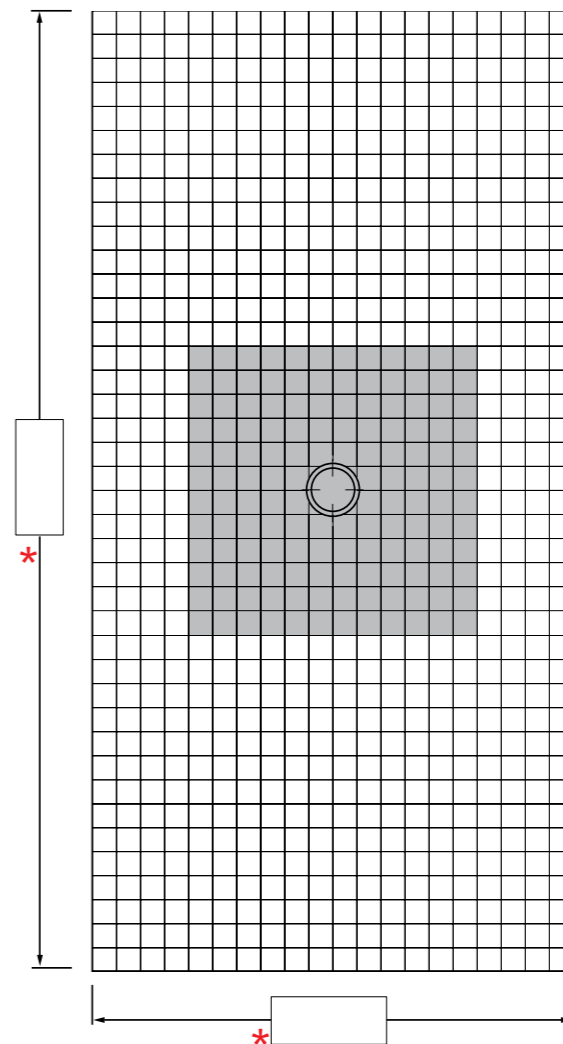

uniko 2mt

Uniko: the first customizable shower tray in ceramic only 3 cm high with possibility of cutting it to the centimeter maximum dimension 200x100 cm and integrated anti-slip.

- Material: ceramic
- Height: 3 cm
- Width and length: customized to the centimeter.

The bathroom is evolving, in shapes, colors, materials, but the key element without which, the bathroom would not exist, has always been ceramic.

Since thirty year Azzurra is on the ceramic market, and, thanks to its experience, has managed to create a shower tray which for the first time brings together the key elements of a cutting-edge product- the minimum height and the tailor made product, with the material of the environment bathroom par excellence: ceramic.

UNIKO IS THE FIRST SHOWER TRAY IN CERAMIC ONLY INTENDED TO BE BESPOKEN AND 3 CM HIGH.

Azzurra has been the first company to introduce into the market Uniko shower tray, able to combine those features which have become a must; the minimum height and a customizable product, with the only immortal material of the bathroom: ceramic. By doing so, Azzurra has assumed a floor level and tailored shower tray, creating a high level product, combining performance of ceramic in terms of durability, resistance, ease of cleaning and hygiene. In addition to these features Azzurra presents the Uniko shower tray with a natural anti-slip: the Corteccia finish.

□ = 5 CM

N.B: in qualsiasi misura da realizzare, la Piletta resta sempre al centro del piatto.

Please note: for any size requested the waste system must always be in the middle of the shower tray.

N.B: la parte evidenziata in grigio fa riferimento alla misura minima del piatto.

Please note: the grey highlighted part refers to the minimum size of the shower tray.

* indicare negli appositi spazi la misura del piatto doccia definitiva e disegnare sullo schema le linee di taglio.

please write the required size of the shower tray in the space beside and draw the cutting lines in it.

N.B. prima di inoltrare l'ordine chiedere sempre conferma di fattibilità all'ufficio tecnico.

NOTE please, always ask our technical office for feasibility confirmation before submitting your order.