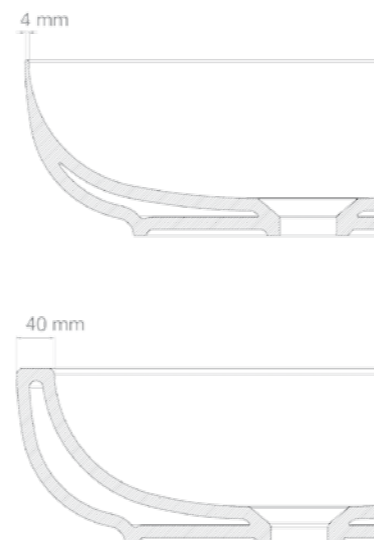

Always attentive to achieve new targets in the ceramic production, AZZURRA offers a range of washbasins with a minimum thickness of 3 mm. Elegance shapes are in line with current trends in the world of the bathroom furnishing, in which, however, alternative and non traditional materials are often used, thus losing the great potential of ceramic, a material which AZZURRA keeps using as a foundation of its production.