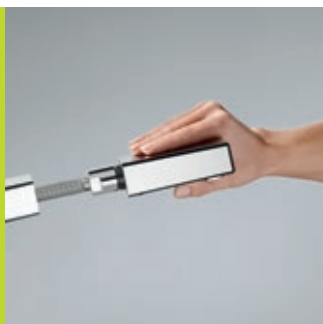

The pull-out spout increases the operating radius, which is a great advantage at twin sinks or large sink units for example.