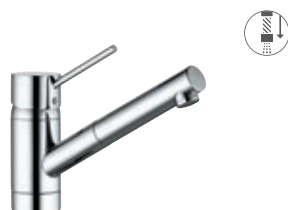

single lever sink mixer DN 8
swivelling (110°) spout,
pull-out hand spray
H1 177, H2 122, A 197, Ø2 35
339310575 ■
339319675 ■