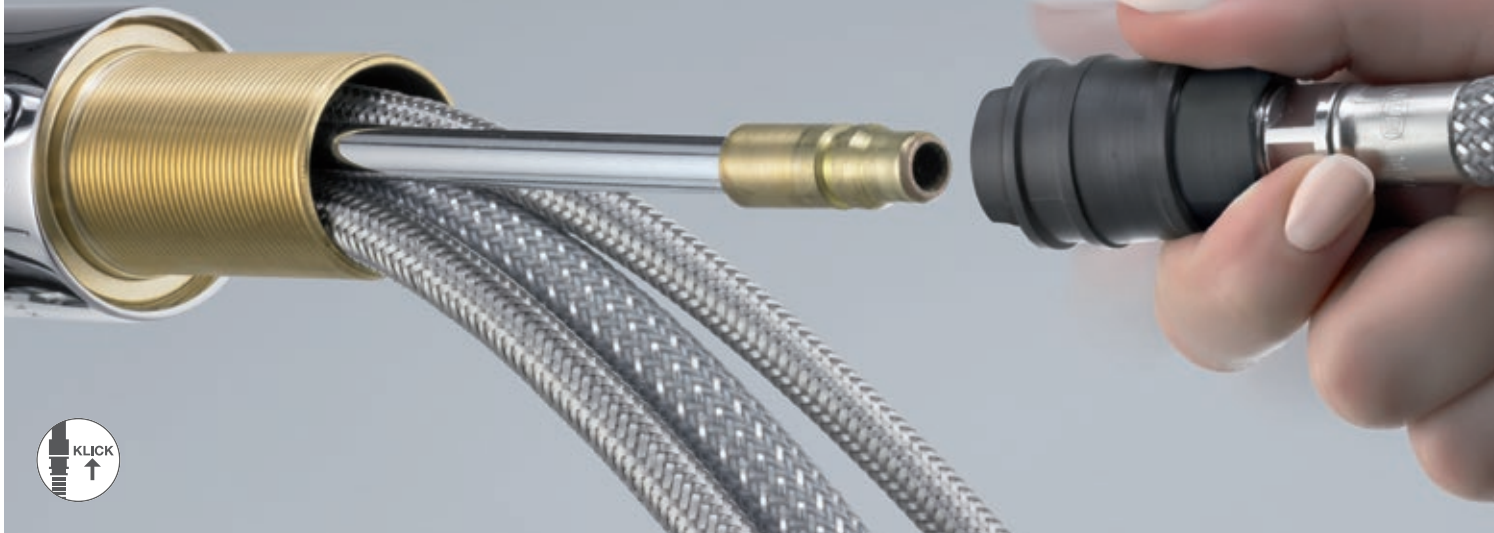

### Retracting spout

Flexibility is everything – for kitchen fittings too. A retractable spout increases the radius of the mixer, makes it easier to clean the sink unit and to fill containers that are not in the sink or that don't fit under the spout. Incidentally, only the very best quality from KLUDI's own production is used for the retractable KLUDI hoses. A well-balanced system of counterweights helps the hose slide back smoothly into position so that it is safely stored out of the way in the curve of the spout.

### Manual and electronic operation

And another real innovation: KLUDI E-GO is the first kitchen fitting that can be operated manually and electronically. Contact-free operation by means of a sensor is a particular advantage when both hands are full. The fitting can also be controlled manually at any time as required. So it is no wonder that KLUDI E-GO was awarded the coveted Plus X Award for Design and Ease of Use.

### Multi-connector

Turned off the gas stove? Switched the iron off? With the multi-connector, KLUDI does its part in helping to take the weight off your mind when you go on holiday. The small valve at the base of the mixer turns the water off in the kitchen for the dishwasher or washing machine – signalling the end of rummaging around under the sink. Defining convenience is this easy and intelligent. One quick turn and the holiday or weekend trip can start and end without trouble, since the water is safely shut off.

### Quick connector

KLUDI has introduced its quick connector so that KLUDI kitchen mixer taps can be installed fast and safely. The hose end piece from the retractable spout or retractable sprayer slots onto the matching adapter on the mixer body with a single click. This saves time and expense in installation, as there is no longer any need for complicated checks for tightness since this system already guarantees the tightness of the connection in the factory.