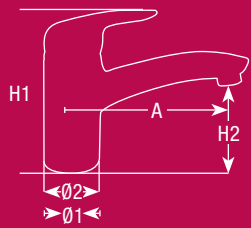

## DIMENSIONS IN MM

H1 = Height of fitting  
H2 = Spout height (bottom of spout)  
A = Projection of spout  
Ø1 = Diameter of tap hole  
Ø2 = Diameter of fitting

projection of fitting  
from wall