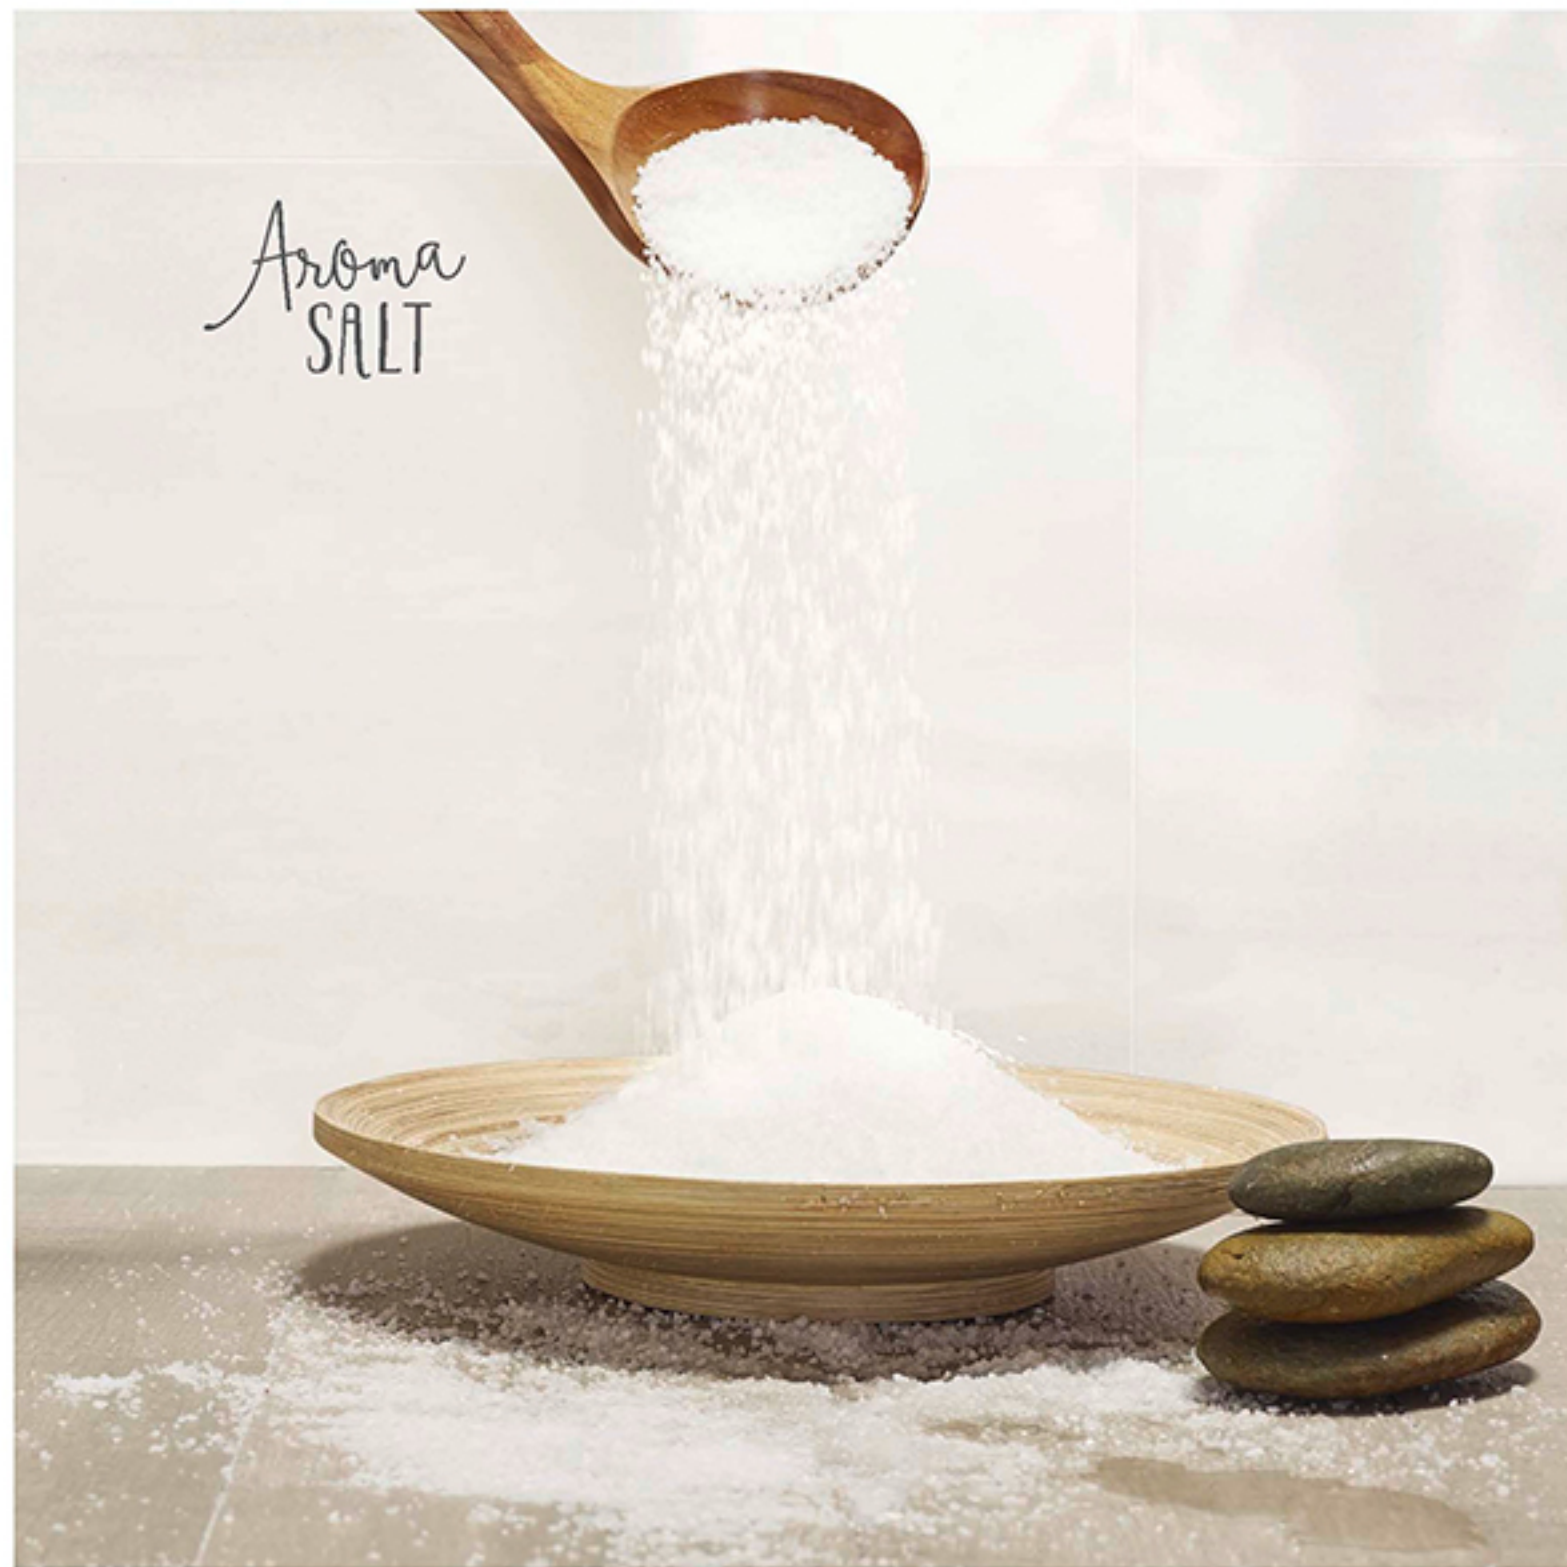

Aroma
COLLECTION

AROMA BLACK PEPPER
35x70 rot.

LOVE
CERAMIC TILES