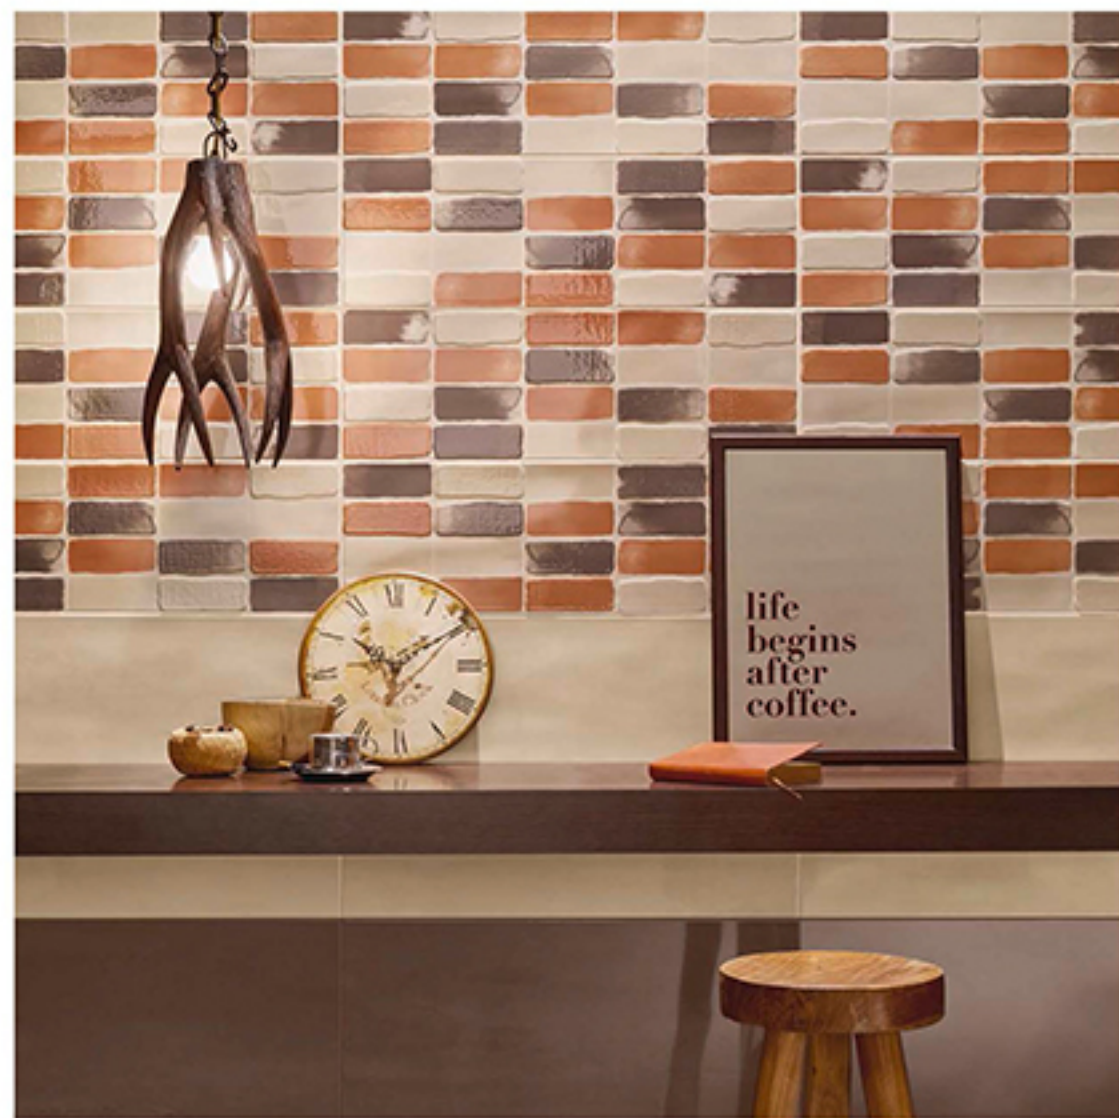

BLUEBERRY FLAVOUR  
20x60

WILDWOOD BEIGE  
15x75

MOSAIC SWEET BLUEBERRY  
40x40

AROMA VANILLA • AROMA COFFEE  
20x60  
SUGARY  
20x60