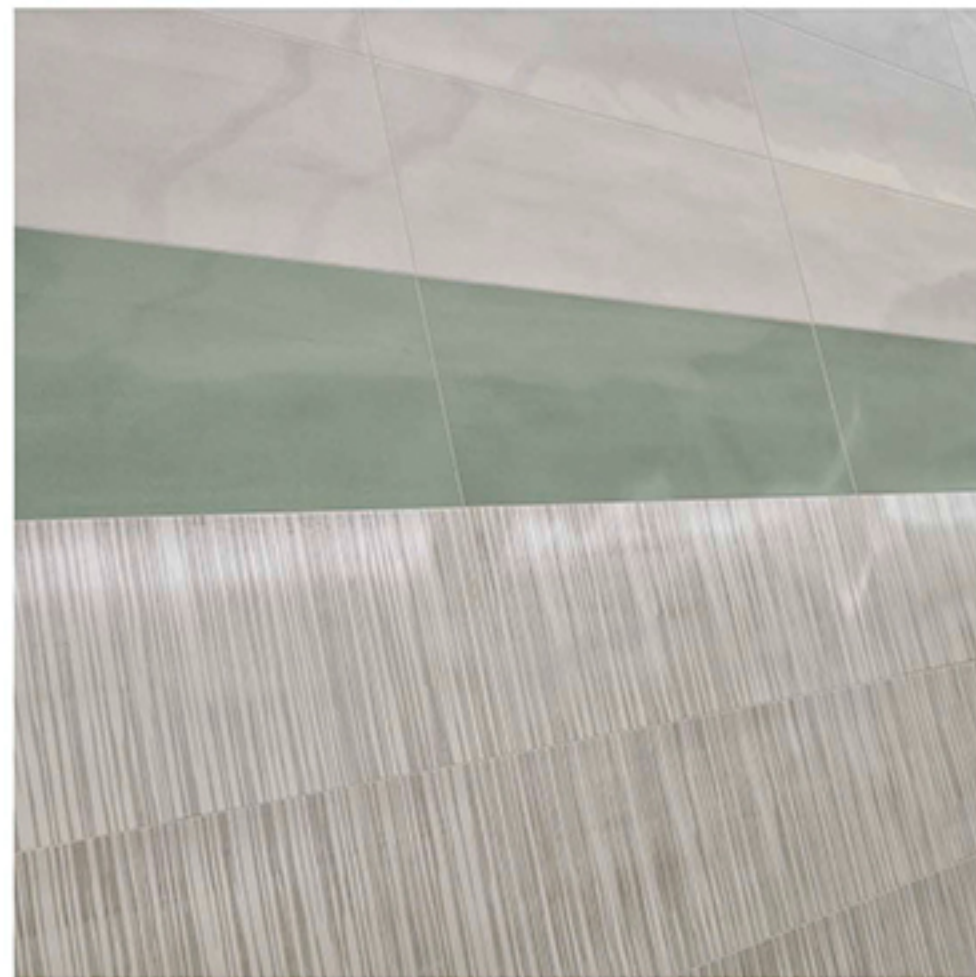

AROMA BLUEBERRY  
20x60

LOVE  
CERAMIC TILES

*Aroma*  
COLLECTION

AROMA EARLE GREY  
20x60  
AROMA BLUEBERRY  
20x60  
BLUEBERRY SEEDS  
20x60  
WILDWOOD TORTORA  
15x75

BLUEBERRY SEEDS  
20x60

Aroma  
COLLECTION