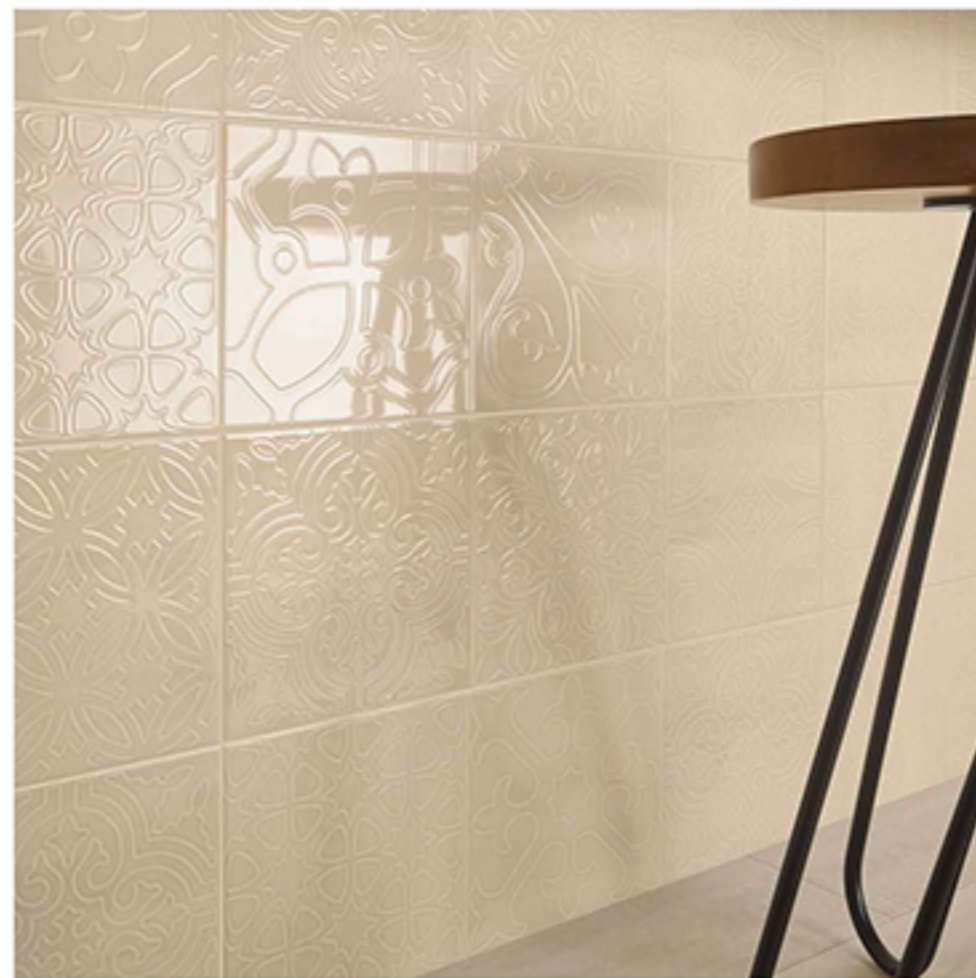

Aroma
COLLECTION