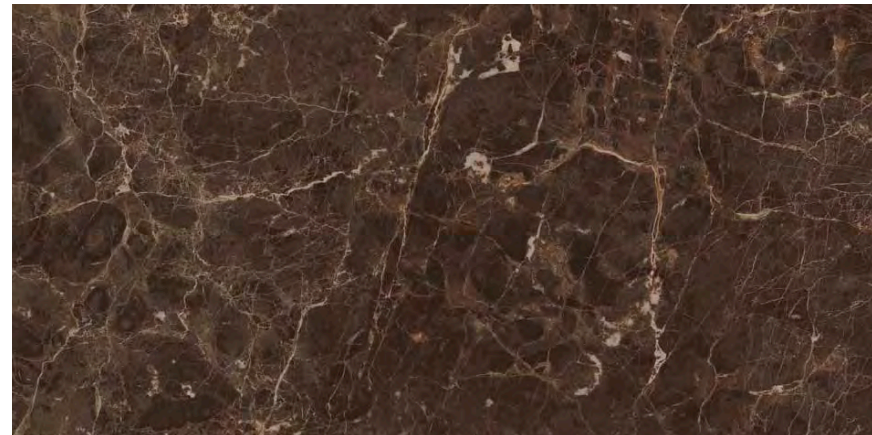

DARK EMPERADOR

PORCELAIN | PORCELÁNICO

60x120 Rect.
24"x47" Rect.

Dark Emperador 60x120 Rect. Polished B-107

SPECIAL PIECES / COMPLEMENTOS