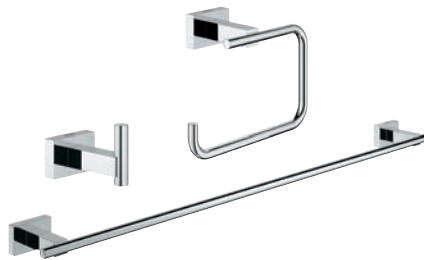

NEW

40 777 001
Guest Bathroom Accessories Set
Consists of 40 511 001 + 40 509 001
+ 40 507 001