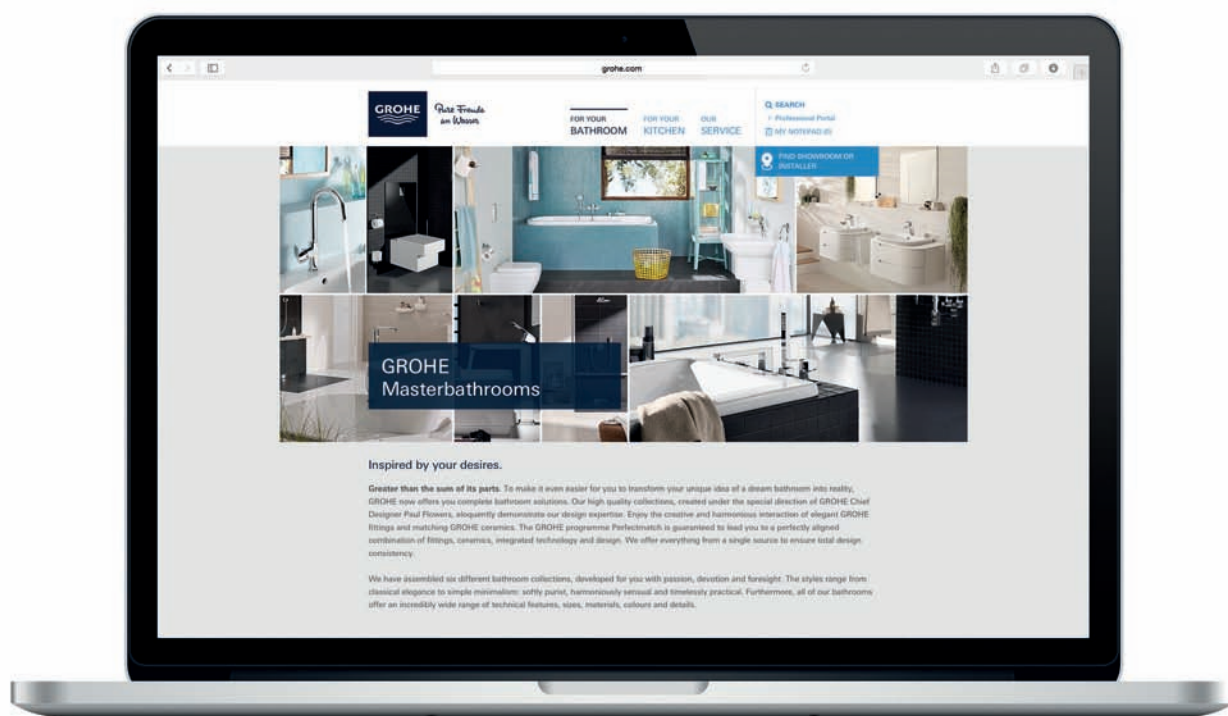

GROHE.COM

Follow us

FOR FURTHER INFORMATION PLEASE VISIT OUR WEBSITE GROHE.COM/PROJECT

Grohe AG
Feldmühleplatz 15
D-40545 Düsseldorf
Germany

© 02/2016 – Copyright by GROHE