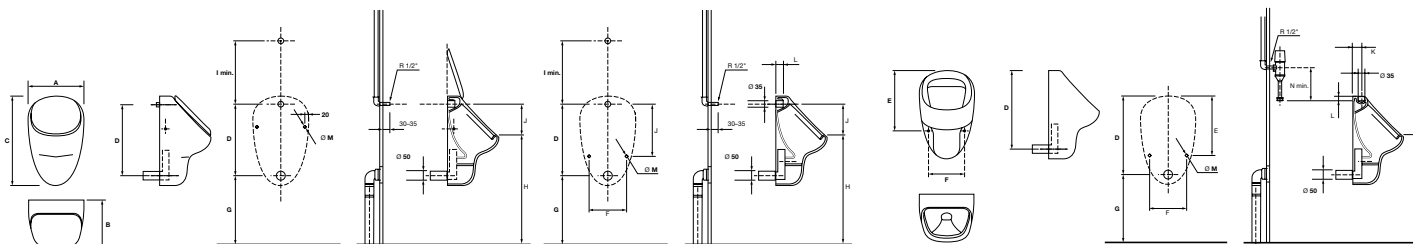

Urinály

SÉRIA	REF.	A	B	C	D	E	F	G	H	I min.	J	K	L	M	N min.
SITE	359601	700	415	700	620	23	680	480	680	---	---	---	---	8	---
HALL	35362E	300	280	490	295	635 od podlahy	150	410	650	480	140	---	---	---	---
MINI	353145	300	250	380	---	40	120	---	680	---	190	50	---	---	125
CHIC	35945J	325	330	558	440	195	240	378	600	---	200	---	---	12	---
CHIC	35945L	325	330	558	---	145	240	378	600	---	200	50	---	12	125