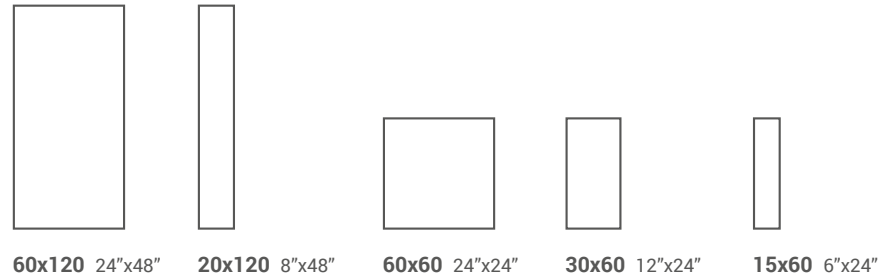

FORMATI
SIZES

		60x120 24"x48"	20x120 8"x48"	60x60 24"x24"	30x60 12"x24"	15x60 6"x24"
WHITE	NAT RET	0052701	0052702	0052706	0052707	0052708
	GRIP RET			0052711		
MUD	NAT RET	0052726	0052727	0052731	0052732	0052733
	GRIP RET			0052736		
ASH	NAT RET	0052751	0052752	0052756	0052757	0052758
	GRIP RET			0052761		
ANTHRACITE	NAT RET	0052776	0052777	0052781	0052782	0052783
	GRIP RET			0052786		

GRES FINE PORCELLANTO
FINE PORCELAIN STONEWARE
FEINSTEINZEUG
GRÈS CERAME FIN
GRES FINO PORCELÁNICO

Bla UGL EN 14411

blackboard

NATURALE
NATURAL
NATUR
NATUREL
NATURAL

GRIP
GRIP
GRIP OBERFLÄCHE
GRIP
ANTIDESLIZANTE

DECORI
DECORS

LISCA DIAGONALE COMP. A+B

20x60 8"x24"

MURETTO

30x60 12"x24"

MOSAICO 5x5

30x30 12"x12"

		20x60 8"x24"	30x60 12"x24"	30x30 12"x12"
WHITE	NAT RET	0052714	0052713	0052712
MUD	NAT RET	0052739	0052738	0052737
ASH	NAT RET	0052764	0052763	0052762
ANTHRACITE	NAT RET	0052789	0052788	0052787

PEZZI SPECIALI
SPECIAL TRIMS

BATTISCOPA

7x60 2 3/4"x24"

ELEMENTO A "L"

15x60x5 6"x24"x2"

GRADONE LINEARE
DOPPIA VELA

33x120x4x2
13"x48"x1 2/3"x13/16"

ANGOLO GRADONE
LINEARE DOPPIA VELA

33x120x4x2
13"x48"x1 2/3"x13/16"

		7x60 2 3/4"x24"	15x60x5 6"x24"x2"	33x120x4x2 13"x48"x1 2/3"x13/16"	33x120x4x2 13"x48"x1 2/3"x13/16"
WHITE	NAT RET	0052715		0052716	0052718 0052717
	GRIP RET		0052720		
MUD	NAT RET	0052740		0052741	0052743 0052742
	GRIP RET		0052745		
ASH	NAT RET	0052765		0052766	0052768 0052767
	GRIP RET		0052770		
ANTHRACITE	NAT RET	0052790		0052791	0052793 0052792
	GRIP RET		0052795		

SX DX