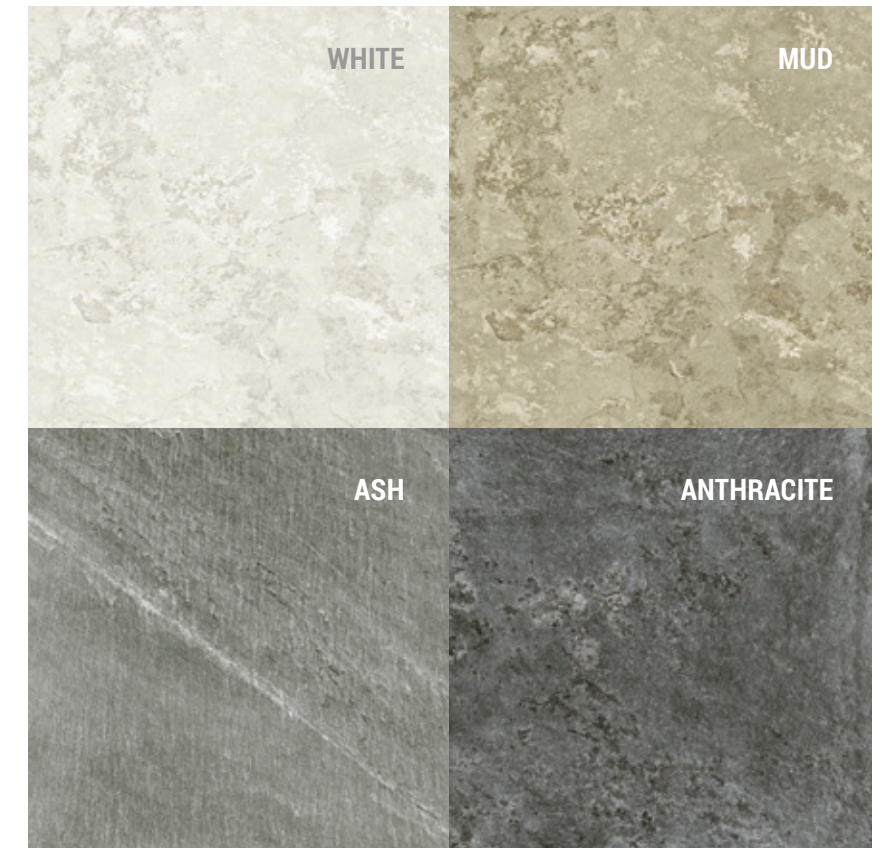

| blackboard

ASH 60x120_24"x48"

blackboard

Le infinite sfumature di grigio dell'ardesia. Pietra forte, magnetica, esteticamente pulita e dinamica. Una superficie moderna, dallo sguardo contemporaneo.

There are no limits to slate's grey nuances: a strong, magnetic, dynamic stone, with an exceptionally clean-cut appearance. A modern surface, with a contemporary look.